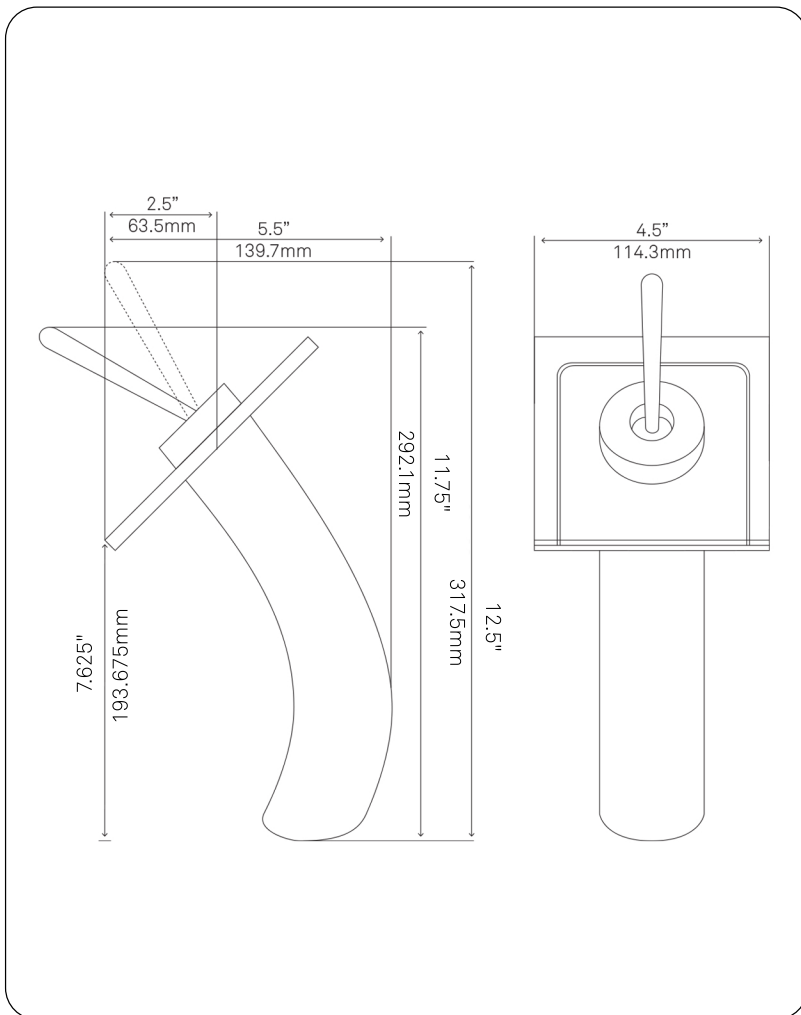

NOTES

Novatto reserves the right (1) to make changes in specifications and materials, and (2) to change or discontinue models, both without notice or obligation. Dimensions are for reference only, see www.Novatto.com for finish options and product availability.

Novatto Inc
TOLL FREE 844.404.4242
www.Novatto.com